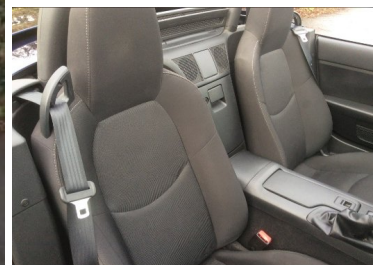

MAIDSTONE AUTOCENTRE LTD

SALES • FINANCE • SERVICE

2012(12) Mazda MX-5 1.8i SE 2dr

SOLD

AutoTrader

Highly Rated

FOR OUR
CUSTOMER
SERVICE 2021

MAIDSTONE AUTOCENTRE LTD
KENTS LEADING MX-5 STOCKIST

Engine: Petrol
Body: Convertible
Gearbox: Manual
Capacity: 1798cc
Colour: Stormy Blue
Mileage: 20,000
CO²: 167g/km
MPG: 39.8mpg
Top Speed: 123mph
BHP: 125bhp
Insurance Grp: 21E

Maidstone Autocentre
115 Tonbridge Road,
Watringbury
Maidstone
Kent, ME18 5NS

FULL SERVICE HISTORY	16" ALLOYS
DIGITAL CLOCK	FUEL FILLER RELEASE
HEADLAMP ON REMINDER	OIL PRESSURE GAUGE
POWER STEERING	REMOTE BOOT RELEASE
TRIP COMPUTER	WATER TEMPERATURE GAUGE
6 SPEAKERS	AUXILIARY INPUT SOCKET
SINGLE PLAY CD/RADIO	ANTENNA
BODY COLOUR BUMPERS	BODY COLOURED DOOR MIRRORS
CHROME DOOR HANDLES	CHROME GRILLE SURROUND
CHROME MESH GRILLE	DUAL EXHAUST PIPES
ELECTRIC FRONT WINDOWS/ONE TOUCH FACILITY	ELECTRICALLY HEATED DOOR MIRRORS
GREEN TINTED WINDSCREEN	POWER RETRACTABLE ROOF
CENTRE CONSOLE STORAGE BOX	CLIMATE CONTROL AIR CONDITIONING
CUPHOLDERS	DOOR POCKETS
DRIVERS FOOTREST	FRONT CENTRE ARMREST
HEAD RESTRAINTS	FRONT SEATBACK POCKET
FRONT TUNNEL STORAGE NET	HEIGHT ADJUSTABLE FRONT SEATS
INTERIOR LIGHT	ISOFIX FRONT PASSENGER SEAT CHILD SEAT COMPLIANCE
LEATHER GEAR KNOB	LEATHER HANDBRAKE LEVER WITH SILVER RELEASE BUTTON

Call:01622 812234 | www.maidstoneautocentre.co.uk