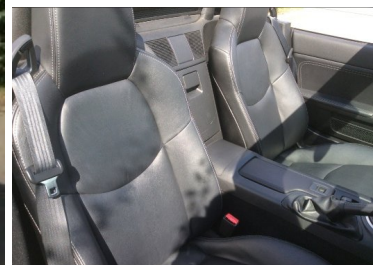

MAIDSTONE AUTOCENTRE LTD

SALES • FINANCE • SERVICE

2012(62) Mazda MX-5 1.8i SE 2dr

£10,495

Engine: Petrol
Body: Convertible
Gearbox: Manual
Capacity: 1798cc
Colour: Aluminum
Mileage: 45,105
CO²: 167g/km
MPG: 39.8mpg
Top Speed: 123mph
BHP: 125bhp
Insurance Grp: 21E

Maidstone Autocentre
115 Tonbridge Road,
Watringbury
Maidstone
Kent, ME18 5NS

SERVICE HISTORY	16" ALLOYS
DIGITAL CLOCK	FUEL FILLER RELEASE
HEADLAMP ON REMINDER	OIL PRESSURE GAUGE
POWER STEERING	REMOTE BOOT RELEASE
TRIP COMPUTER	WATER TEMPERATURE GAUGE
6 SPEAKERS	AUXILIARY INPUT SOCKET
SINGLE PLAY CD/RADIO	ANTENNA
BODY COLOUR BUMPERS	BODY COLOURED DOOR MIRRORS
CHROME DOOR HANDLES	CHROME GRILLE SURROUND
CHROME MESH GRILLE	DUAL EXHAUST PIPES
ELECTRIC FRONT WINDOWS/ONE TOUCH FACILITY	ELECTRICALLY HEATED DOOR MIRRORS
GREEN TINTED WINDSCREEN	POWER RETRACTABLE ROOF
CENTRE CONSOLE STORAGE BOX	CLIMATE CONTROL AIR CONDITIONING
CUPHOLDERS	DOOR POCKETS
DRIVERS FOOTREST	FRONT CENTRE ARMREST
HEAD RESTRAINTS	FRONT SEATBACK POCKET
FRONT TUNNEL STORAGE NET	HEIGHT ADJUSTABLE FRONT SEATS
INTERIOR LIGHT	ISOFIX FRONT PASSENGER SEAT CHILD SEAT COMPLIANCE
LEATHER GEAR KNOB	LEATHER HANDBRAKE LEVER WITH SILVER RELEASE BUTTON

Call:01622 812234 | www.maidstoneautocentre.co.uk