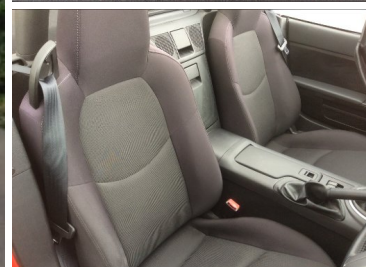

MAIDSTONE AUTOCENTRE LTD

SALES • FINANCE • SERVICE

2010(10) Mazda MX-5 1.8i SE 2dr

£7,495

AutoTrader

Highly Rated

FOR OUR
CUSTOMER
SERVICE 2021

MAIDSTONE AUTOCENTRE LTD

KENTS LEADING MX-5 STOCKIST

Engine: Petrol
Body: Convertible
Gearbox: Manual
Capacity: 1798cc
Colour: True Red
Mileage: 34,744
CO²: 167g/km
MPG: 40.4mpg
Top Speed: 121mph
BHP: 125bhp
Insurance Grp: 22E

Maidstone Autocentre
115 Tonbridge Road,
Watringbury
Maidstone
Kent, ME18 5NS

SERVICE HISTORY	16" ALLOYS
DIGITAL CLOCK	FUEL FILLER RELEASE
HEADLAMP ON REMINDER	OIL PRESSURE GAUGE
POWER STEERING	REMOTE BOOT RELEASE
TRIP COMPUTER	WATER TEMPERATURE GAUGE
6 SPEAKERS	AUXILIARY INPUT SOCKET
SINGLE PLAY CD/RADIO	ANTENNA
BODY COLOUR BUMPERS	BODY COLOUR DOOR HANDLES
DUAL EXHAUST PIPES	ELECTRIC FRONT WINDOWS/ONE TOUCH FACILITY
ELECTRICALLY HEATED DOOR MIRRORS	GREEN TINTED WINDSCREEN
CLOTH UPHOLSTERY	CENTRE CONSOLE STORAGE BOX
DOOR POCKETS	CUPHOLDERS
FRONT CENTRE ARMREST	DRIVERS FOOTREST
FRONT SEATBACK POCKET	HEAD RESTRAINTS
HEIGHT ADJUSTABLE FRONT SEATS	FRONT TUNNEL STORAGE NET
LEATHER GEAR KNOB	INTERIOR LIGHT
LEATHER STEERING WHEEL WITH AUDIO CONTROLS	ISOFIX FRONT PASSENGER SEAT CHILD SEAT COMPLIANCE
	LEATHER HANDBRAKE LEVER WITH SILVER RELEASE BUTTON
	LOCKABLE GLOVEBOX
	SILVER INTERIOR DOOR HANDLES

Call:01622 812234 | www.maidstoneautocentre.co.uk