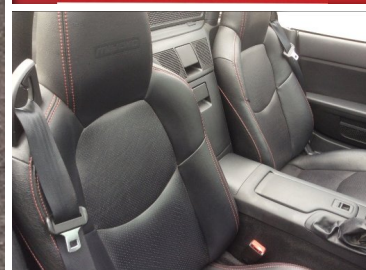

MAIDSTONE AUTOCENTRE LTD

SALES • FINANCE • SERVICE

2010(60) Mazda MX-5 1.8i Miyako 2dr

£8,695

Engine: Petrol
Body: Convertible
Gearbox: Manual
Capacity: 1798cc
Colour: Aluminum
Mileage: 40,872
CO²: 167g/km
MPG: 40.4mpg
Top Speed: 121mph
BHP: 125bhp
Insurance Grp: 21E

Maidstone Autocentre
115 Tonbridge Road,
Wateringbury
Maidstone
Kent, ME18 5NS

SERVICE HISTORY	17" ALLOYS
DIGITAL CLOCK	FUEL FILLER RELEASE
HEADLAMP ON REMINDER	OIL PRESSURE GAUGE
POWER STEERING	REMOTE BOOT RELEASE
TRIP COMPUTER	WATER TEMPERATURE GAUGE
6 SPEAKERS	AUXILIARY INPUT SOCKET
SINGLE PLAY CD/RADIO	ANTENNA
BODY COLOUR BUMPERS	BODY COLOUR DOOR HANDLES
DUAL EXHAUST PIPES	ELECTRIC FRONT WINDOWS/ONE TOUCH FACILITY
ELECTRICALLY HEATED DOOR MIRRORS	FRONT FOG LAMPS
METALLIC PAINT	GREEN TINTED WINDSCREEN
CENTRE CONSOLE STORAGE BOX	PREMIUM CLOTH SOFT TOP WITH INTEGRATED HEATED GLASS WINDOW AND SOFT TOP COVER
CUPHOLDERS	CLIMATE CONTROL AIR CONDITIONING
DRIVERS FOOTREST	DOOR POCKETS
HEAD RESTRAINTS	FRONT CENTRE ARMREST
FRONT TUNNEL STORAGE NET	FRONT SEATBACK POCKET
INTERIOR LIGHT	HEIGHT ADJUSTABLE FRONT SEATS
	ISOFIX FRONT PASSENGER SEAT CHILD SEAT COMPLIANCE

Call:01622 812234 | www.maidstoneautocentre.co.uk